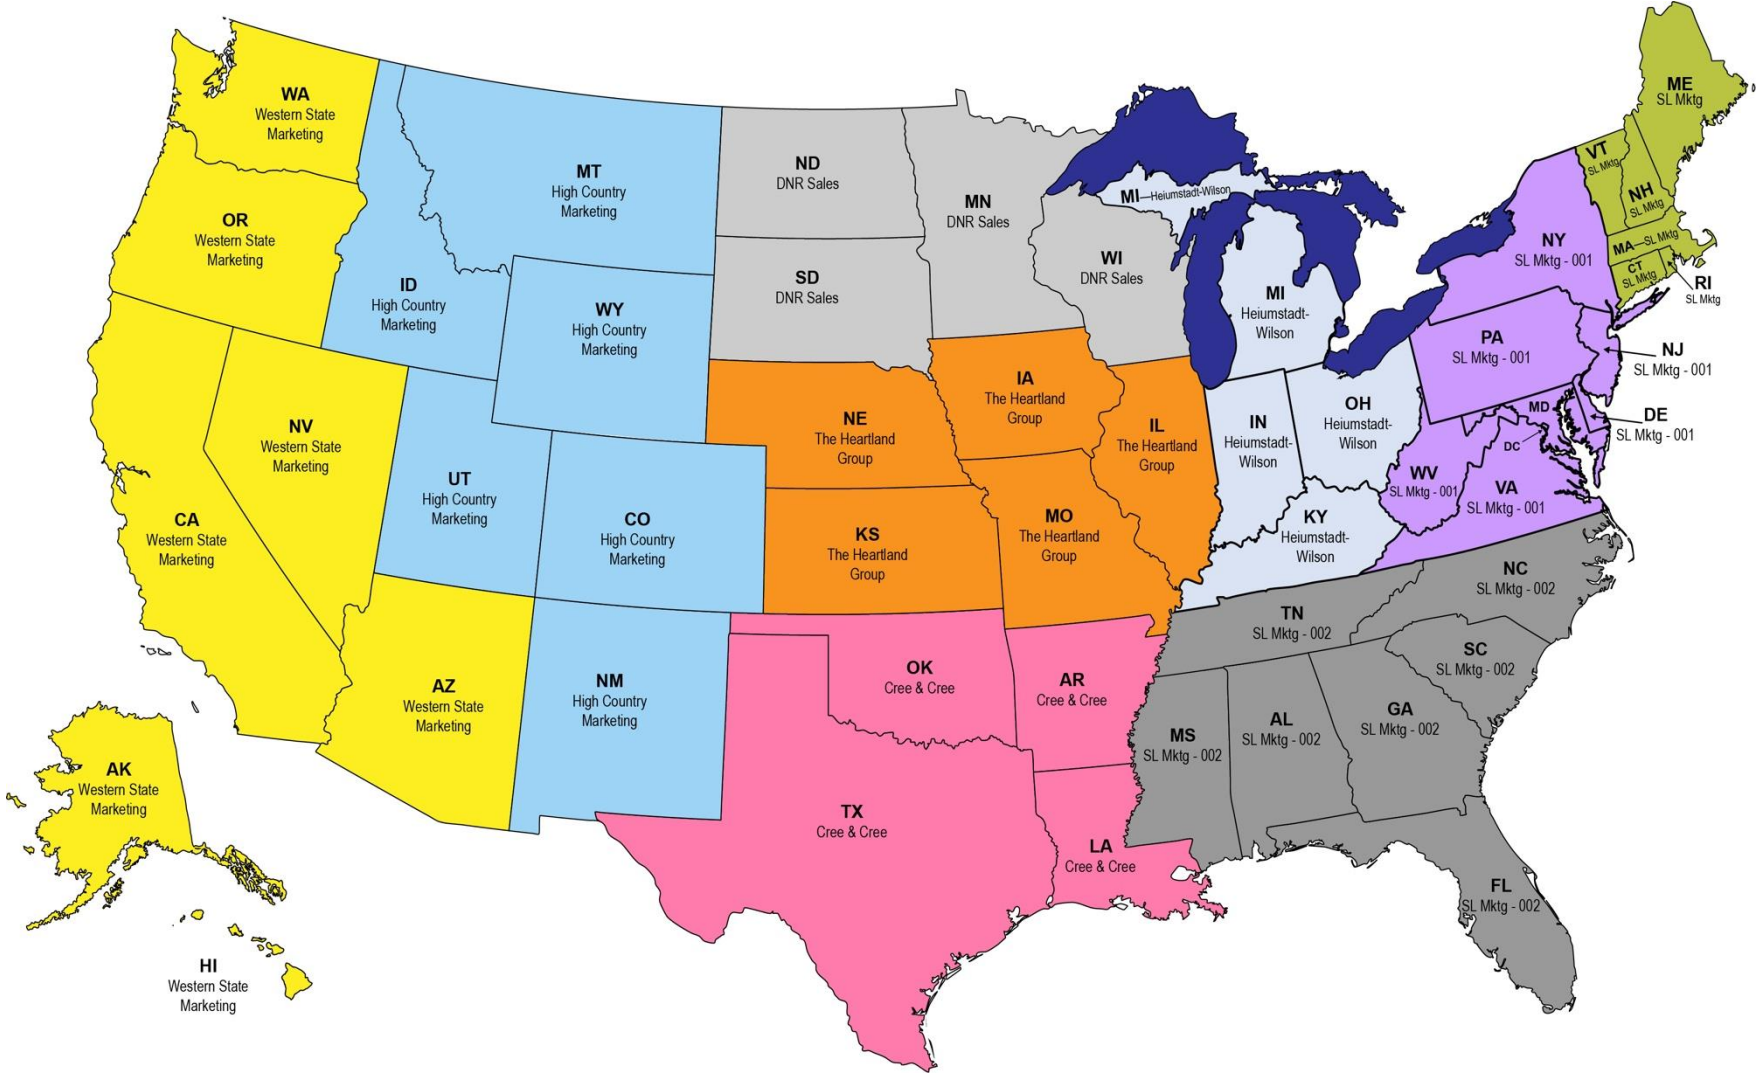

Associated USA Representatives & Territories rev. 04192024

REGION 4 DNR Sales (800) 829-1843 bg@dnrsales.com
REGION 5 The Heartland Group (515) 210-9490 brian@heartlandgroup.com
REGION 6 Cree & Cree 214-850-7331 kjones@ccisales.com
REGION 7 Associated Equipment 800-949-1472 customerservice@associate dequip.com
REGION 8 Associated Equipment 800-949-1472 customerservice@associate dequip.com

REGION 1 SL Marketing (973) 472-0382 sales@slmarketing.com
REGION 2 SL Marketing – 001 (973) 472-0382 sales@slmarketing.com
REGION 3 Heimstadt – Wilson (800) 788-6099 heimassoc@aol.com
REGION 9 SL Marketing – 002 (973) 472-0382 sales@slmarketing.com