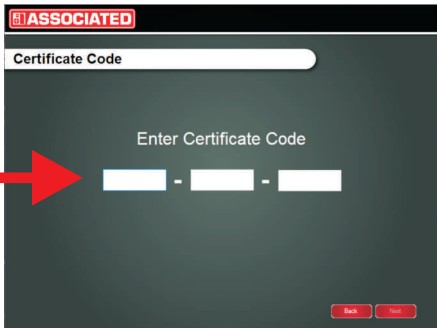

12-0200

Battery Reset Tool

 ASSOCIATED

SOFTWARE UPDATE CERTIFICATE

This certificate, when purchased from an authorized distributor, and with proper tool activation using the update suite, extends the software license for the 12-200 Battery Reset Tool for one year.

See back side for instructions on how to use this certificate.

Part # **12-0200SU**

12-0200

Battery Reset Tool

To use this certificate:

- 1). Launch the 12-200 Update Suite
- 2). Connect your 12-200 to the PC
- 3). Click on "Activate Certificate"
- 4). Enter the certificate code exactly as it is shown below

A large, empty white rectangular box with a thin black border, intended for displaying the certificate code.

If you're having difficulty, contact Tech Support at (866)502-1784